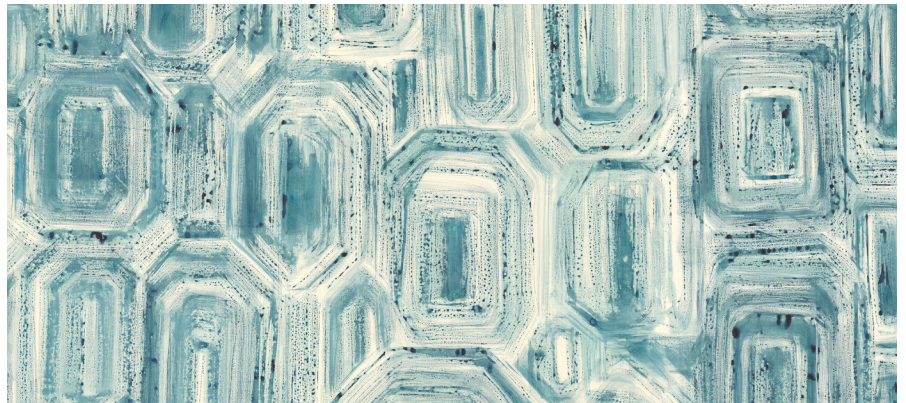

VICTORIA'S ARTWORK

This product is named after the artist who created the design. The unique design's artwork has been created by hand-painted brushstrokes with light, understated colours. The abstract motif is open to infinite interpretations, yet the feeling of the various openings and geometries can evoke the many roads, doors and paths that fate invites us to take, none of which is right or wrong. The digital production of this design on an exquisite velvet background with a motif in subtle yet bright colours makes life's mission even more pleasurable and magical.

VIC001

Composition: 100% PL
Height: 130 cm
Stain repellent | Fire retardant
Sold by the panel

For additional information such as installation guide, seams visibility, press release and more images, please refer to our website GIARDINIWALL.COM or scan here.